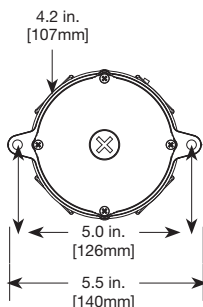

Warranty

- 5 year limited warranty

LED VAPOR TIGHT FLOODLIGHT

DIMENSIONS

Top View

Side View

ORDERING INFORMATION

Sample Number: VT1730

TECHNICAL DATA

-20°C to 40°C Temperature Rating
Wall, Ceiling, and Post Mount

PHOTOMETRICS

		.25 Fc Coverage Area					
		8'		10'		15'	
Model Number	Lumens	X	Y	X	Y	X	Y
VT1730	1496	15	34	15	36	14	37

Technical Information