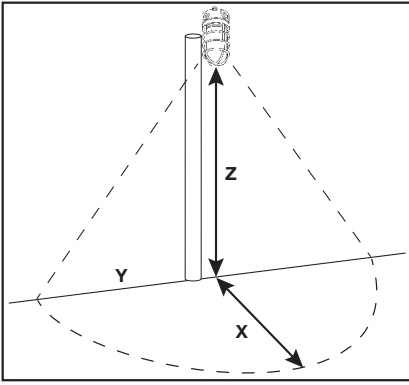

Application

VT = Vapor Tight

Series

17 = 17Watts

Color Temperature

30 = 3500K

CERTIFICATION DATA

cULus Wet Location Listed
Lighting Facts® Approved

TECHNICAL DATA

-20°C to 40°C Temperature Rating
Wall, Ceiling, and Post Mount

PHOTOMETRICS

		.25 Fc Coverage Area					
		8'		10'		15'	
Model Number	Lumens	X	Y	X	Y	X	Y
VT1730	1496	15	34	15	36	14	37

Technical Information