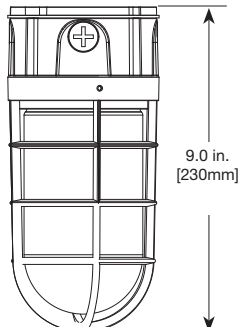

Cooper Lighting Solutions - ALL-PRO™

DESCRIPTION

The ALL-PRO™ LED Vapor tight Floodlight provides an indoor/outdoor solution in applications where lighting fixture protection is required. The fixture provides equivalent light output up to 100-watt incandescent and 23-watt CFL fixtures, with high-quality and long lasting illumination. The fixture is vapor tight to protect against dust and moisture. Ideal for patios, garages, storage, and industrial areas. This fixture's traditional look and warm color temperature gives consumers the comfort of lighting they are used to.

Catalog #		Type
Project		
Comments		Date
Prepared by		

SPECIFICATION FEATURES

Construction

- Durable die-cast aluminum housing and cage provides protection against vandalism
- Vapor tight IP65 rating protects against dust and moisture
- Versatile mounting options – Wall, Ceiling and Post
- Frosted glass lens
- (5) 1/2 NPT Conduit openings

Electrical

- Maintenance-free LEDs with L70 50,000 hours of life
- Universal 120-277V power supply
- Fixture operating temperature range from -20°C to 40°C
- cULus listed for wet locations

Optics

- 3500K color temperature
- Fixture produces up to 1450 Lumens

Warranty

- 5 year limited warranty

LED VAPOR TIGHT FLOODLIGHT

DIMENSIONS

Side View

ORDERING INFORMATION

Sample Number: VT1730

Application

VT = Vapor Tight

Series

17 = 17Watts

Color Temperature

30 = 3500K

CERTIFICATION DATA

cULus Wet Location Listed
Lighting Facts® Approved

TECHNICAL DATA

-20°C to 40°C Temperature Rating
Wall, Ceiling, and Post Mount