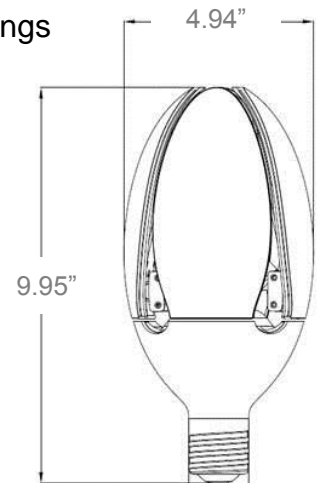

LED Post Light

7560 Lumen LED Post Light H.I.D. Replacement 4000K EX39 Base

PRODUCT DESCRIPTION

54 watt EarthTronics high lumen H.I.D replacement is available in 4000K with full radial illumination which is adjustable to meet unique post light applications. This 7560 lumens LED equals up to 200 watt H.I.D lamp replacement on a EX39 base. The umbrella opening action of the LED lobes allows you to properly focus light down to the sidewalks and walk ways. It can assist in meeting dark sky requirements. Installation is easy. Simply remove the post ballast from the circuit and wire the load and neutral directly to the lamp socket. Operates on 100 to 277 volt AC power supply. Utilizes high quality Samsung LED chips.

MODEL NUMBER: HLP5440EX39

ORDERING CODE: 10986

| Order Code | Pack Size | Individual UPC | Master Park UPC | Qty |
|---|-----------|---------------------|--------------------|-----|
| 10986 | 1 | 840791109861 | 84079110986100 | 6 |
| Dimensions (inches - Length x Width x Height) | | | | |
| 10986 | 1 | 6.06 x 6.42 x 12.32 | 20.28 x 13.78 x 13 | 6 |
| Weight (lbs) | | | | |
| 10986 | 1 | 2.54 | 23.7 | 6 |

| Electrical | |
|-----------------------------|-------------------------|
| Watt | 54 |
| Power Factor | > 0.90 |
| Voltage | 120 or 277 volt systems |
| Base Type | EX39 |
| Operating Temperature Range | -22 to 140°F |
| Light | |
| Initial Lumens | 7560 |
| Lumens per Watt | 140 |
| Color Temperature | 4000K |
| Color Rendering (CRI) | 80+ |
| Beam Angle | 300° |
| Agency Approvals | |
| UL | Yes |
| RoHS | Yes |
| FCC | Yes |
| Product Details | |
| Warranty | 5 years |
| Diameter | 4.94" |
| Height | 9.95" |
| Rated Life | 50,000 hours |