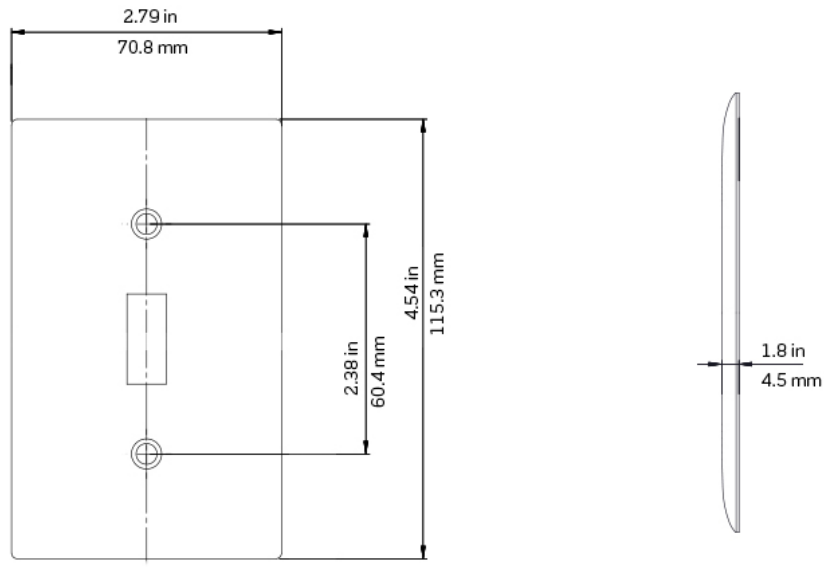

SS1-40

1-Gang Non-Magnetic Stainless Steel Toggle Switch Wallplate, Standard Size C-Series

Placa de pared de 1 unidad para interruptor de palanca, serie C, tamaño estándar, acero inoxidable 302/304

Leviton's C-Series of Stainless Steel Wallplates offers an extensive selection designed to enhance residential home décor and blend into commercial settings. The C-Series has 27 different configurations available, offered in various sizes for both single-Gang and multi-Gang applications. Available in both Type 430 Stainless Steel (magnetic) and Type 302/304 Stainless Steel (non-magnetic), the C-Series is ideal for corrosion resistance in commercial applications. With matching mounting screws included, Leviton wall plates accent any wall covering.

Código UPC : 078477919361

País de origen : China

- Covers a 1-toggle wall switch
- Paintable to match your décor
- Easy to clean, smooth satin finish
- Round edges resist dust accumulation

SPECIFICATION SUBMITTAL